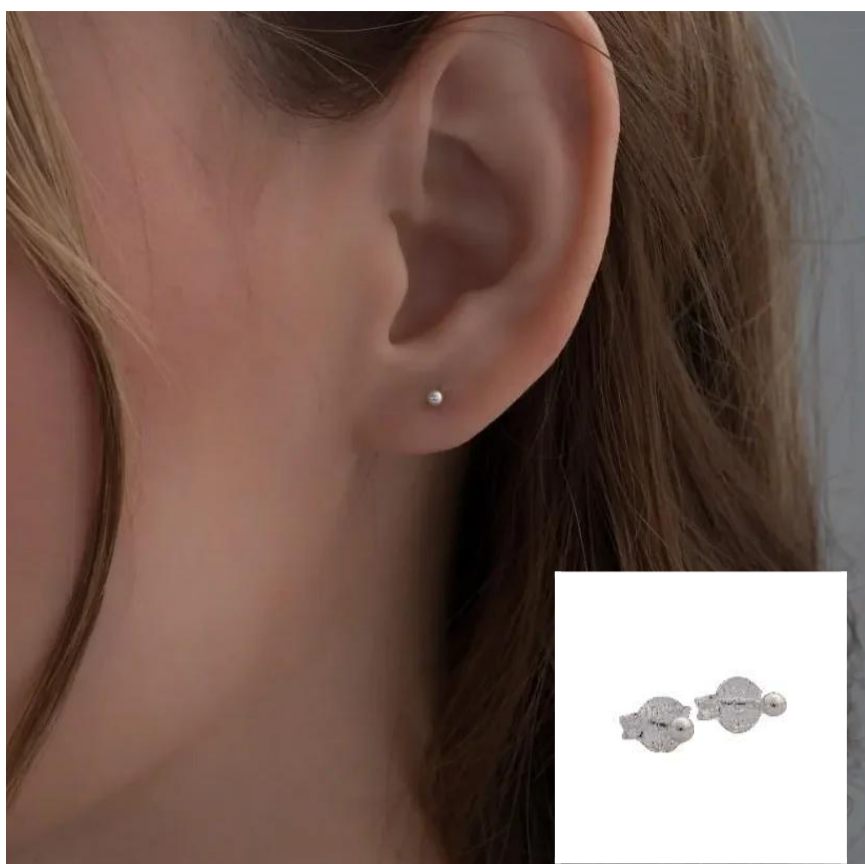

S-40231 - PLATA
G Secret Garden 45 Cms

S-35001 - PLATA
A Topo Balin #2